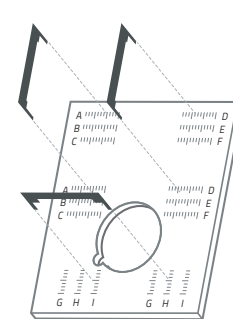

The full-body protective case covers the edge of the iPhone, protecting the edge of the patch when it goes over the curved edge of the smartphone.

Coque couvrant la tranche de l'iPhone. Protège l'extrémité du patch dans la courbure.

Comment trouver la référence du modèle de votre mobile.

> Regardez dans le menu "Paramètres" de votre mobile.

> Redémarrez votre mobile, sur certaines marques l'écran d'accueil affiche la référence du mobile (Samsung par exemple).

See the User guide for step-by-step positioning instructions/
Suivez les instructions de positionnement dans la Notice