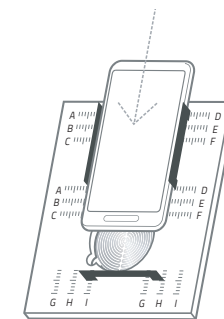

The full-body protective case covers the edge of the iPhone, protecting the edge of the patch when it goes over the curved edge of the smartphone.

Coque couvrant la tranche de l'iPhone. Protège l'extrémité du patch dans la courbure.

Comment trouver la référence du modèle de votre mobile.

> Regardez dans le menu "Paramètres" de votre mobile.

> Redémarrez votre mobile, sur certaines marques l'écran d'accueil affiche la référence du mobile (Samsung par exemple).

See the User guide for step-by-step positioning instructions/
Suivez les instructions de positionnement dans la Notice